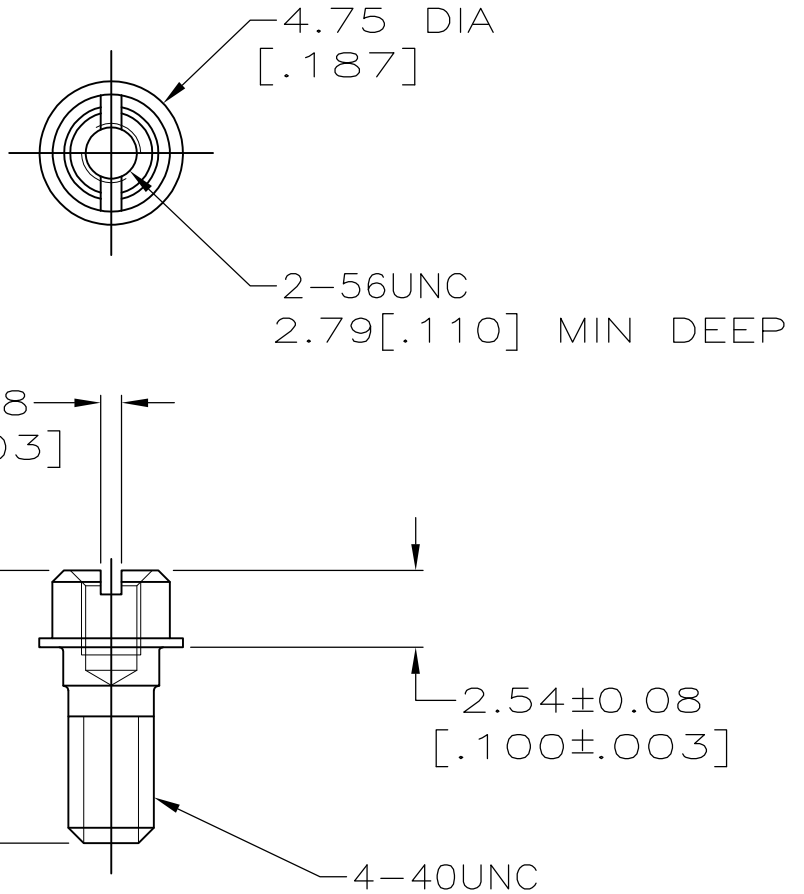

LOC	DIST	REVISIONS					
GP	00	P	LTR	DESCRIPTION	DATE	DWN	APVD
			D3	REVISED PER ECO-11-004835	11MAR11	RK	HMR

1 OBSOLETE PARTS: OBSOLETE CIS STREAMLINING PER D.RENAUD/D.SINISI

OBSOLETE	-	-	750644-3 1
OBSOLETE	BULK	1000	750644-2
	INDIVIDUALLY	2	750644-1
	PACKAGING TYPE	QTY	PART NO

RELEASED FOR PUBLICATION

ALL RIGHTS RESERVED.

THIS DRAWING IS UNPUBLISHED.

By -
COPYRIGHT -

DIMENSIONS: INCHES	DWN	J McCLINTON	12-13-90	MATERIAL	STAINLESS STEEL	FINISH	-
	CHK	R.STONE	1-14-91				
TOLERANCES UNLESS OTHERWISE SPECIFIED:	APVD	-					
0 PLC ± -	PRODUCT SPEC	-		NAME SCREWLOCK KIT, FEMALE, UNASSEMBLED, AMPLIMITE™ .050 SERIES			
1 PLC ± -	APPLICATION SPEC	-					
2 PLC ± 0.13[.005]	WEIGHT	-		SIZE	A4	CAGE CODE	00779
3 PLC ± -				DRAWING NO	C-750644	RESTRICTED TO	-
4 PLC ± -							
ANGLES ± -							
				SCALE	4:1	SHEET	1 OF 1
CUSTOMER DRAWING				REV	D3		